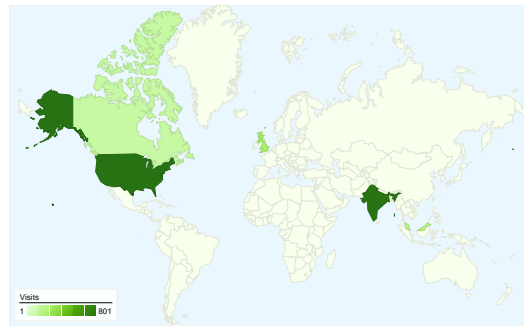

Site Usage

 **3,173** Visits

 **93.67%** Bounce Rate

 **3,473** Pageviews

 **00:00:22** Avg. Time on Site

 **1.09** Pages/Visit

 **90.04%** % New Visits

Visitors Overview

Visitors
2,861

Map Overlay

Traffic Sources Overview

- **Search Engines**
2,818.00 (88.81%)
- **Direct Traffic**
215.00 (6.78%)
- **Referring Sites**
140.00 (4.41%)

Content Overview

Pages	Pageviews	% Pageviews
/	3,456	99.51%
/translate_c?hl=pt-	2	0.06%
/search?q=cache:e3mJIFESsA	1	0.03%
/translate_c?hl=id&langpair=en	1	0.03%
/translate_c?hl=pt-	1	0.03%

2,861 people visited this site

 **3,173** Visits

 **2,861** Absolute Unique Visitors

 **3,473** Pageviews

 **1.09** Average Pageviews

 **00:00:22** Time on Site

 **93.67%** Bounce Rate

 **90.04%** New Visits

3,173 visits came from 93 countries/territories

Site Usage

Country/Territory	Visits	Pages/Visit	Avg. Time on Site	% New Visits	Bounce Rate
United States	801	1.11	00:00:19	91.51%	91.64%
India	791	1.06	00:00:17	91.53%	95.07%
United Kingdom	254	1.09	00:00:12	83.46%	93.31%
Malaysia	183	1.04	00:00:06	87.98%	96.72%
Canada	116	1.20	00:00:48	94.83%	90.52%
Singapore	109	1.06	00:00:29	88.07%	96.33%
Australia	66	1.23	00:00:40	89.39%	93.94%
Hong Kong	57	1.18	00:00:38	96.49%	89.47%
Indonesia	50	1.06	00:01:26	90.00%	98.00%