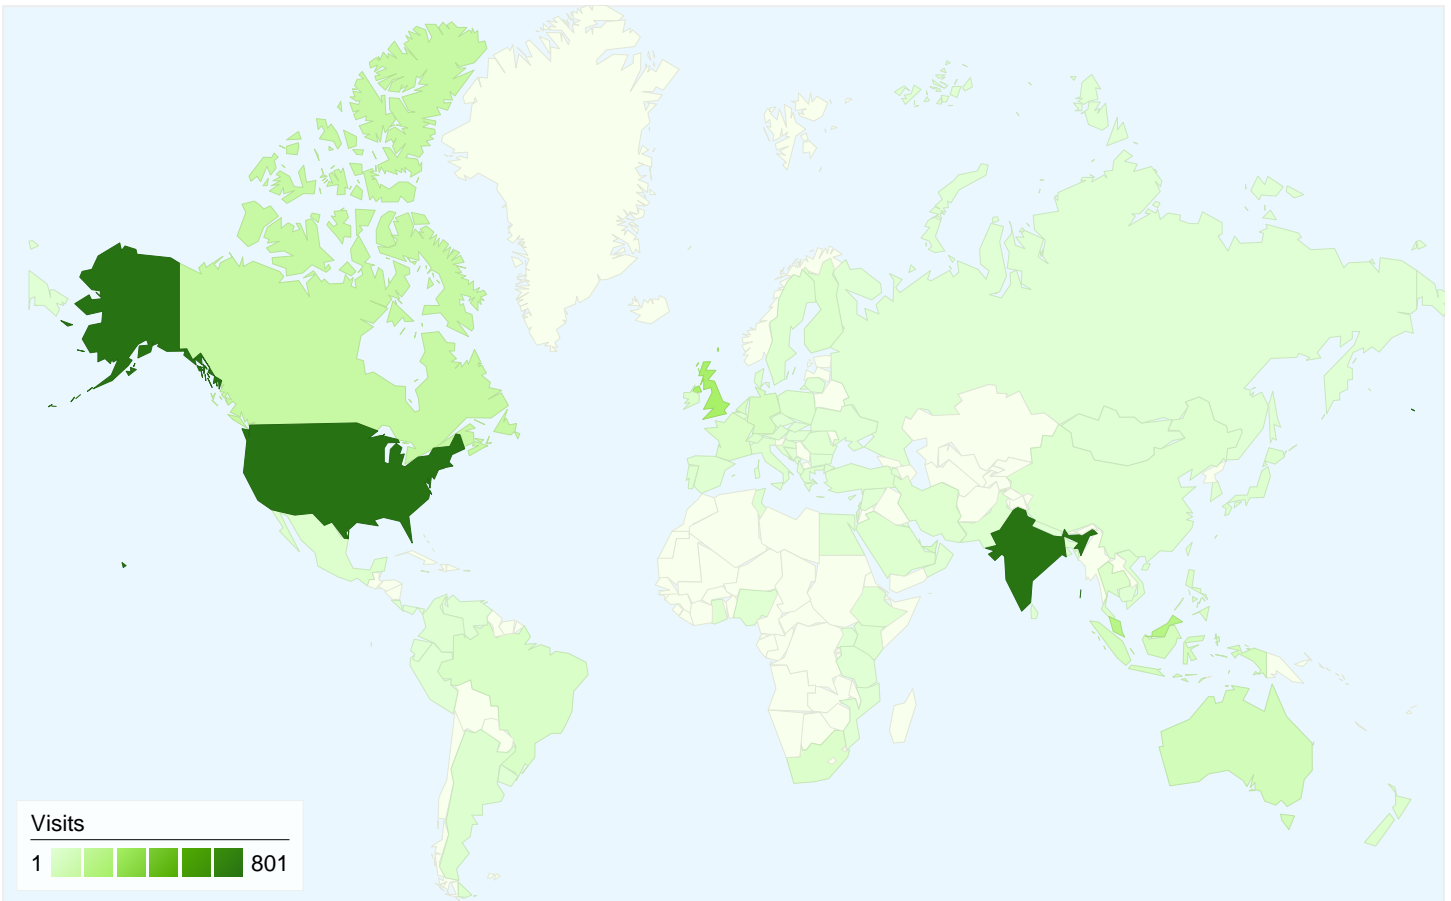

Visitors
2,861

Map Overlay

Traffic Sources Overview

- **Search Engines**
2,818.00 (88.81%)
- **Direct Traffic**
215.00 (6.78%)
- **Referring Sites**
140.00 (4.41%)

Content Overview

Pages	Pageviews	% Pageviews
/	3,456	99.51%
/translate_c?hl=pt-	2	0.06%
/search?q=cache:e3mJIFESsA	1	0.03%
/translate_c?hl=id&langpair=en	1	0.03%
/translate_c?hl=pt-	1	0.03%

2,861 people visited this site

 **3,173** Visits

 **2,861** Absolute Unique Visitors

 **3,473** Pageviews

 **1.09** Average Pageviews

 **00:00:22** Time on Site

 **93.67%** Bounce Rate

 **90.04%** New Visits

Technical Profile

Browser	Visits	% visits
Internet Explorer	1,355	42.70%
Firefox	1,009	31.80%
Chrome	644	20.30%
Safari	89	2.80%
Opera	25	0.79%

All traffic sources sent a total of 3,173 visits

-  **6.78%** Direct Traffic
-  **4.41%** Referring Sites
-  **88.81%** Search Engines

3,173 visits came from 93 countries/territories

Site Usage

Country/Territory	Visits	Pages/Visit	Avg. Time on Site	% New Visits	Bounce Rate
United States	801	1.11	00:00:19	91.51%	91.64%
India	791	1.06	00:00:17	91.53%	95.07%
United Kingdom	254	1.09	00:00:12	83.46%	93.31%
Malaysia	183	1.04	00:00:06	87.98%	96.72%
Canada	116	1.20	00:00:48	94.83%	90.52%
Singapore	109	1.06	00:00:29	88.07%	96.33%
Australia	66	1.23	00:00:40	89.39%	93.94%
Hong Kong	57	1.18	00:00:38	96.49%	89.47%
Indonesia	50	1.06	00:01:26	90.00%	98.00%